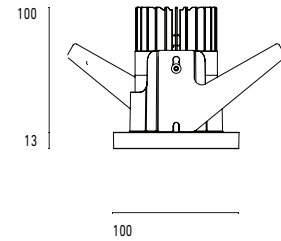

101 10 000124.023

Model

Name	Mono 100 Type 1 Recessed Downlighter
Finish	Structured Black
Area	Indoor

System

Power (Luminaire)	24W
Power (System)	27W
Voltage	240V-AC
Optics	Rotationally Symmetrical Direct 15°
Colour Temperature	4000°K
Luminous Flux	2091lm
TM30	Rf95 Rg103
CRI	Ra97
Lumen Maintenance	L90 B10 50000hrs
Chromaticity	<3 McAdam Step Ellipse
Articulation	Fixed
Cut-Out	
Ingress Protection	IP44
Control Device	Remote DALI (Included)
Class	III